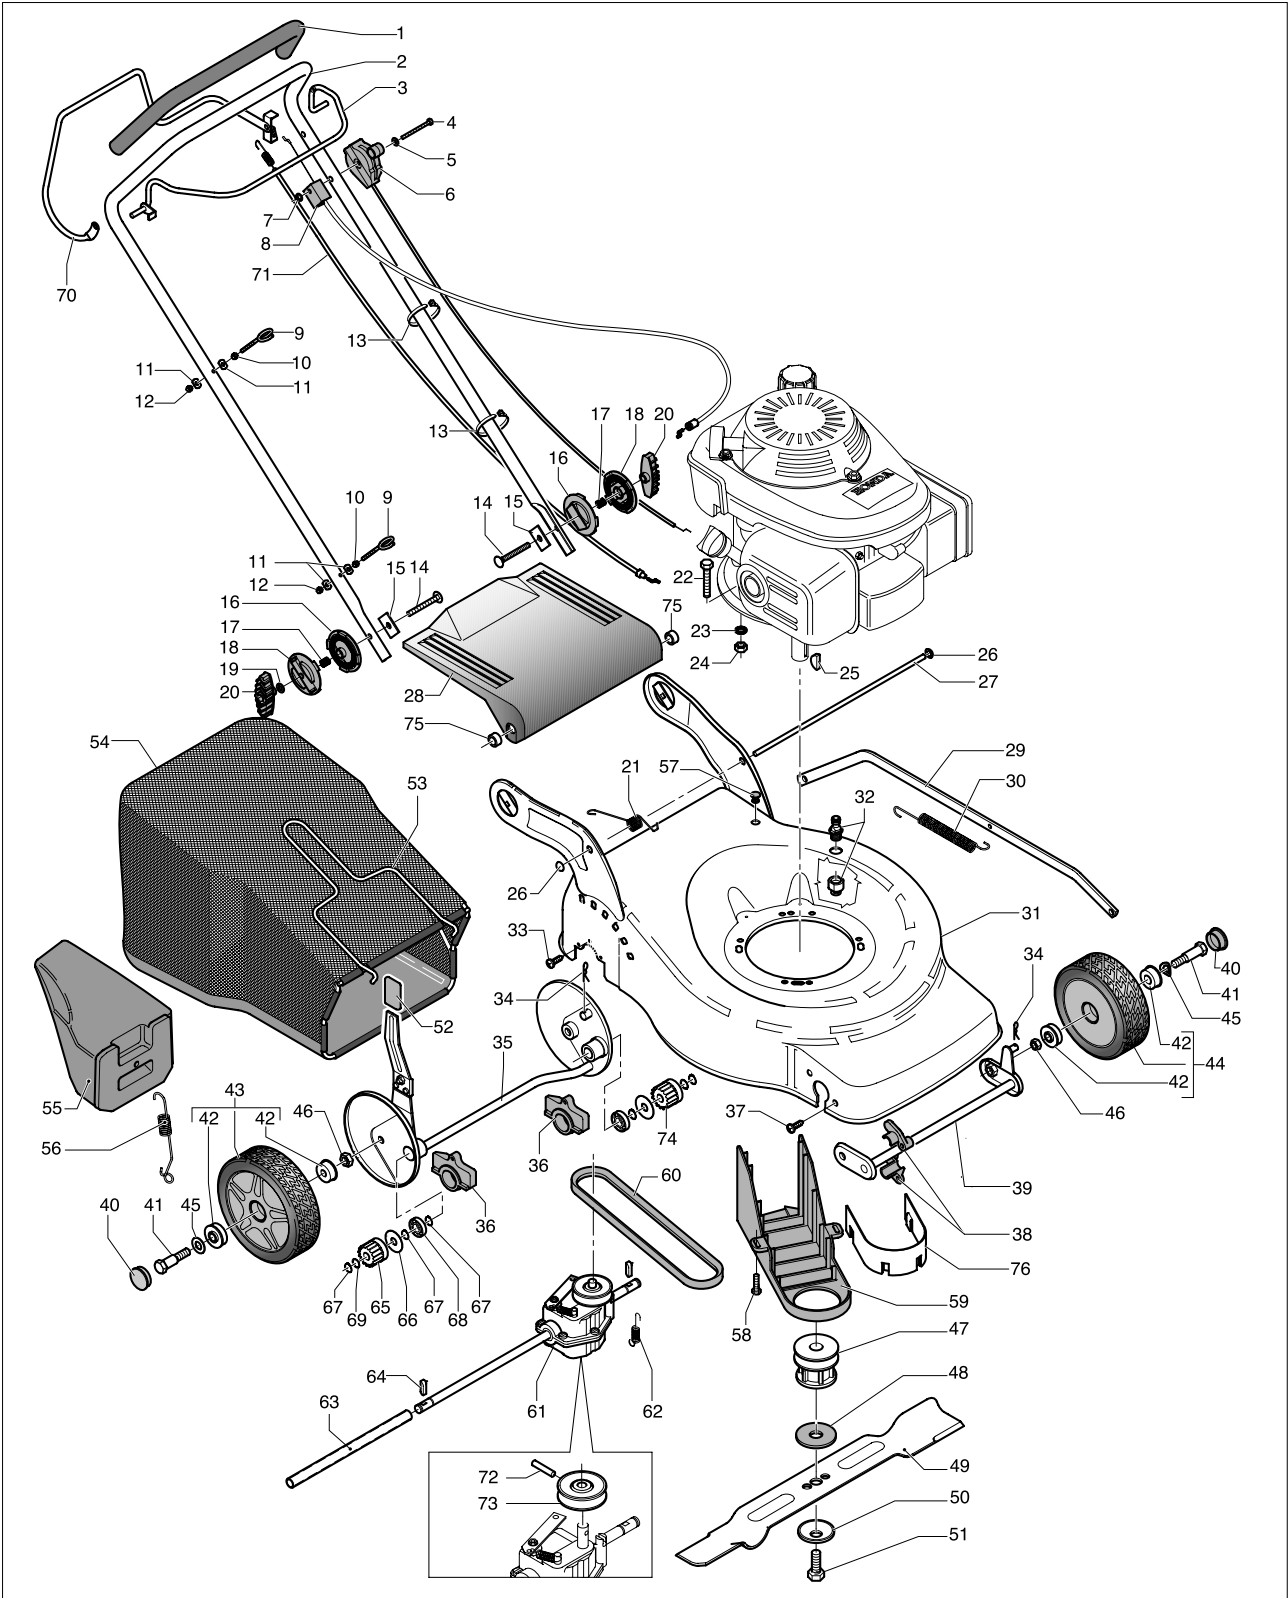

brand	PARTNER

date	FEB/03	SHEET 1/3

Model

P 4553 SDX

Product number

953878127